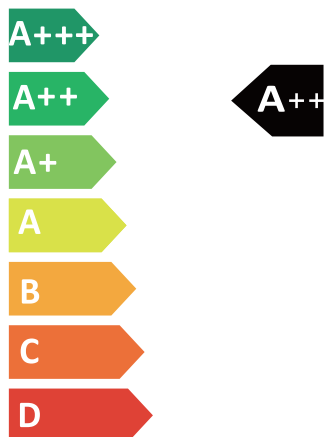

ENERG
енергия · ενεργεια

Y IJA
IE IA

NIPPON KFR 12DC SILVER ION SMART

SEER

KW 3.5
SEER 6.19
kWh/annum 198

SCOP

KW	00	2.7	00
SCOP	00	4.03	00
kWh/annum	00	938	00

53dB