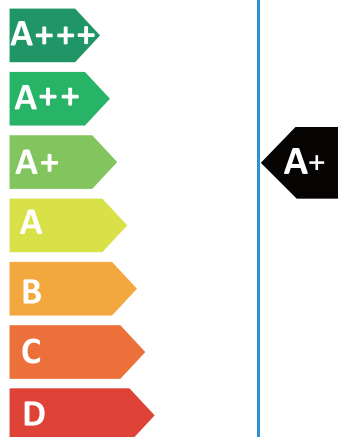

ENERG
енергия · ενεργεια

Y IJA
IE IA

NIPPON KFR 12DC SILVER ION SMART

SEER

KW 3.5
SEER 6.19
kWh/annum 198

SCOP

KW	00	2.7	00
SCOP	00	4.03	00
kWh/annum	00	938	00

53dB